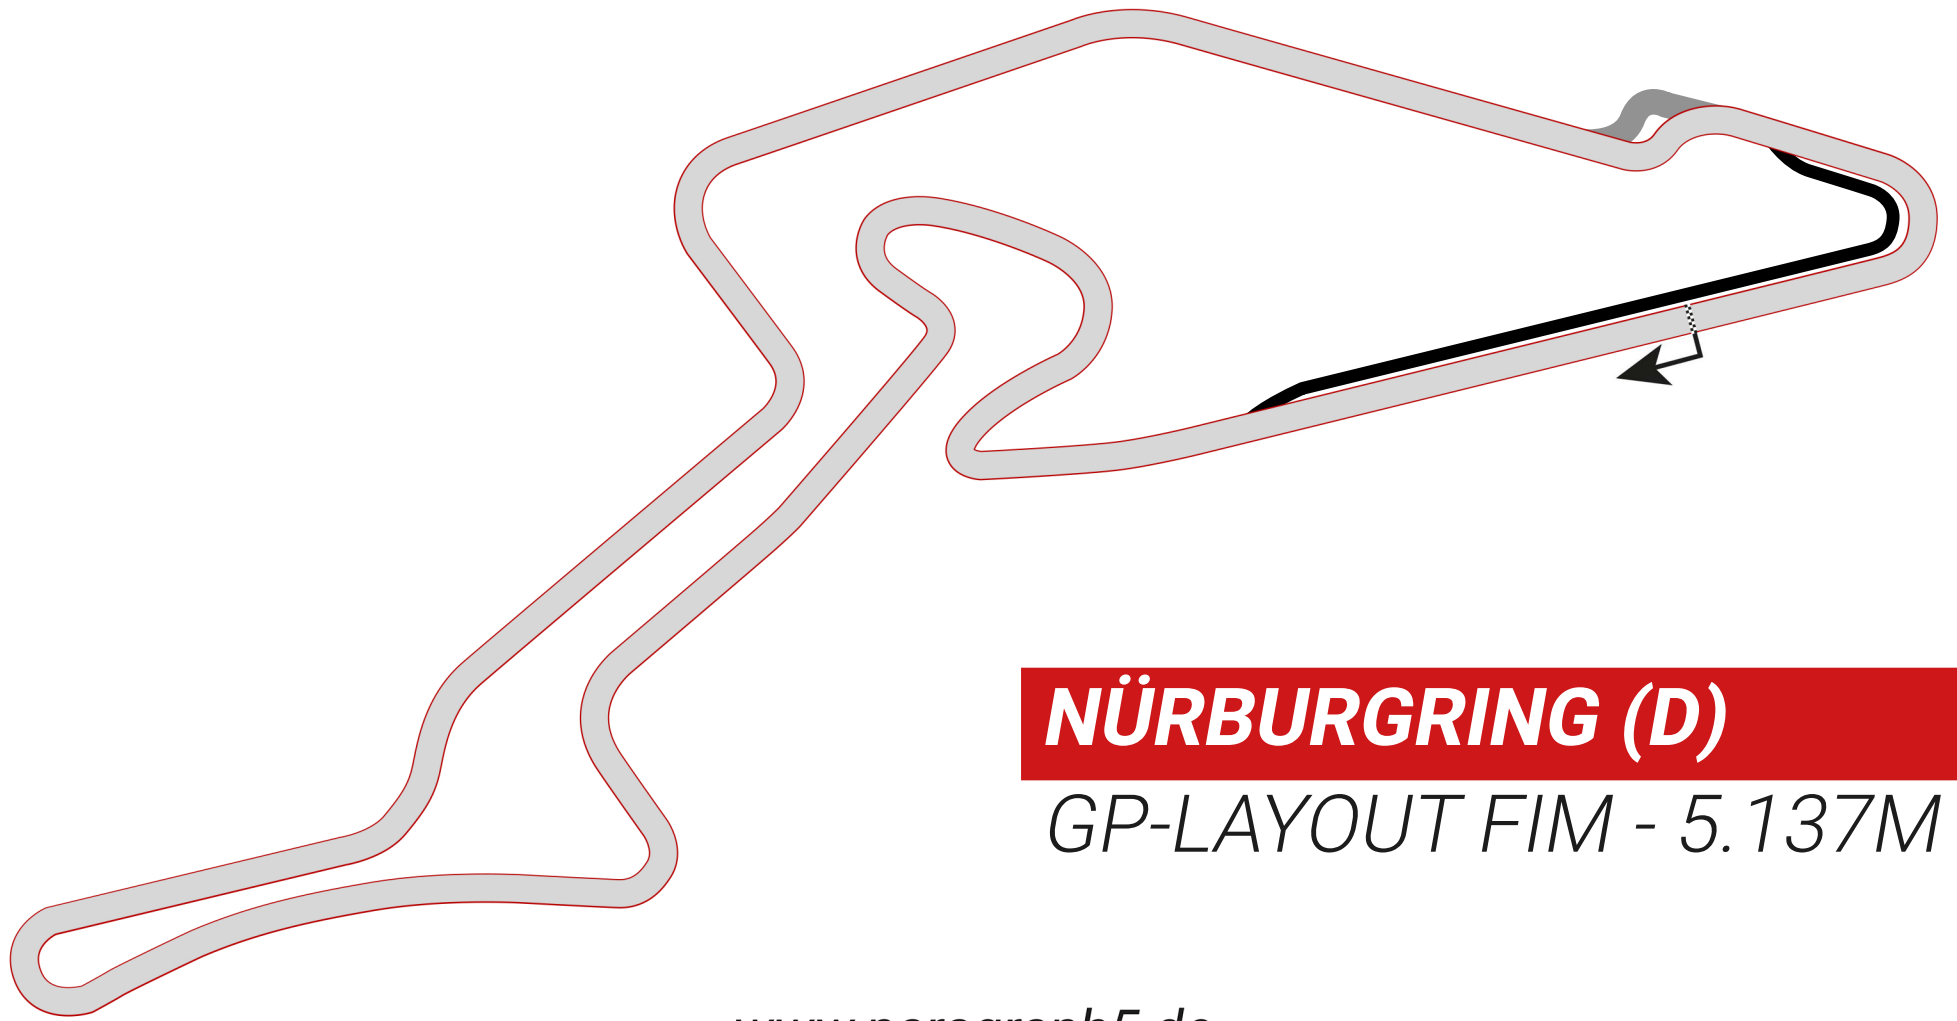

# **P5 PARAGRAPH5**

TRACKDAYS | TESTS | EVENTS

**NÜRBURGRING (D)**

GP-LAYOUT FIM - 5.137M

[www.paragraph5.de](http://www.paragraph5.de)